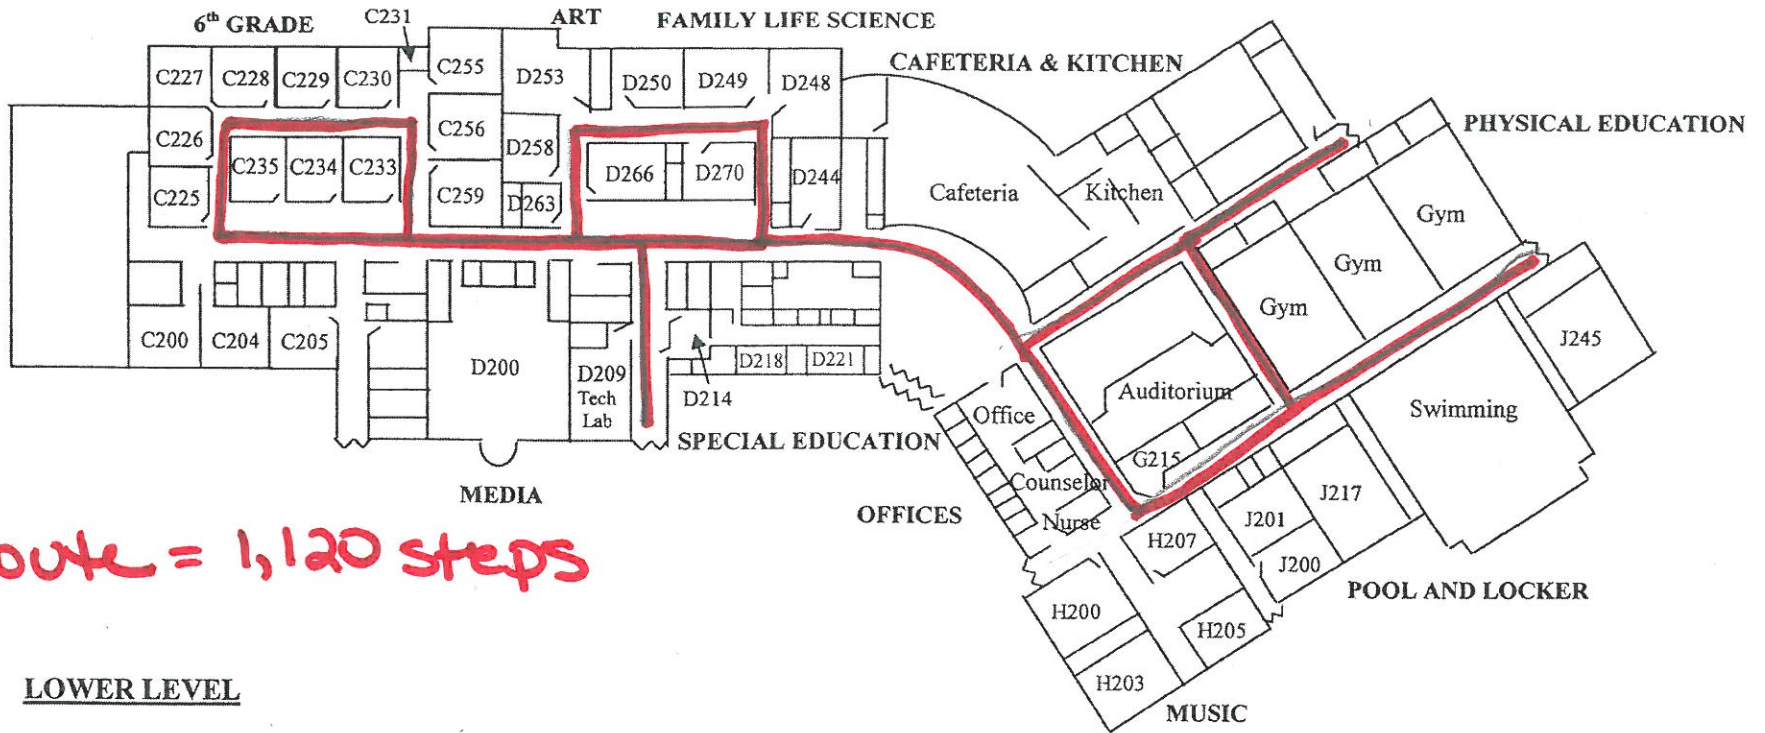

UPPER LEVEL

Updated July 2014

Route = 1,120 steps

LOWER LEVEL

# DISCOVERY MIDDLE SCHOOL

Principal .....	Matthew Aker
Office Manager .....	Lisa Knoll
Custodian .....	Dennis Holman
Original Building.....	1994
Square Feet.....	240,000
Acres .....	101.0
Cafeteria Capacity.....	400
Gymnasium Capacity .....	1,000