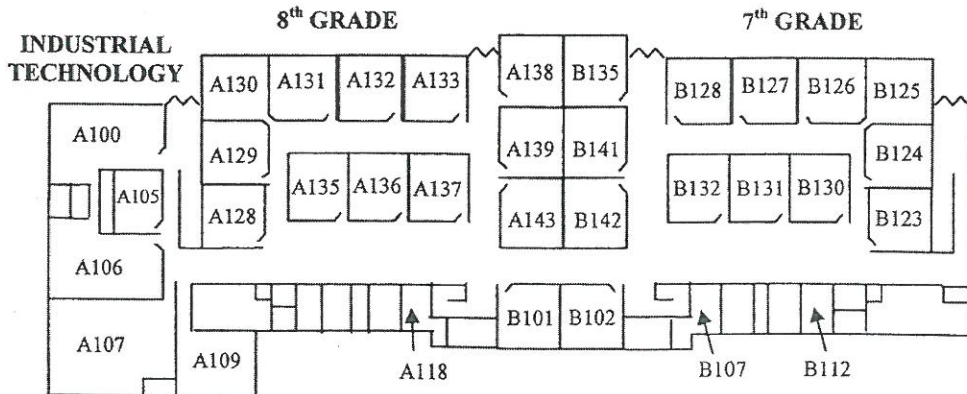

UPPER LEVEL

Updated July 2014

Route = 1,120 steps

LOWER LEVEL

# DISCOVERY MIDDLE SCHOOL

Principal .....	Matthew Aker
Office Manager .....	Lisa Knoll
Custodian .....	Dennis Holman
Original Building.....	1994
Square Feet.....	240,000
Acres .....	101.0
Cafeteria Capacity.....	400
Gymnasium Capacity .....	1,000